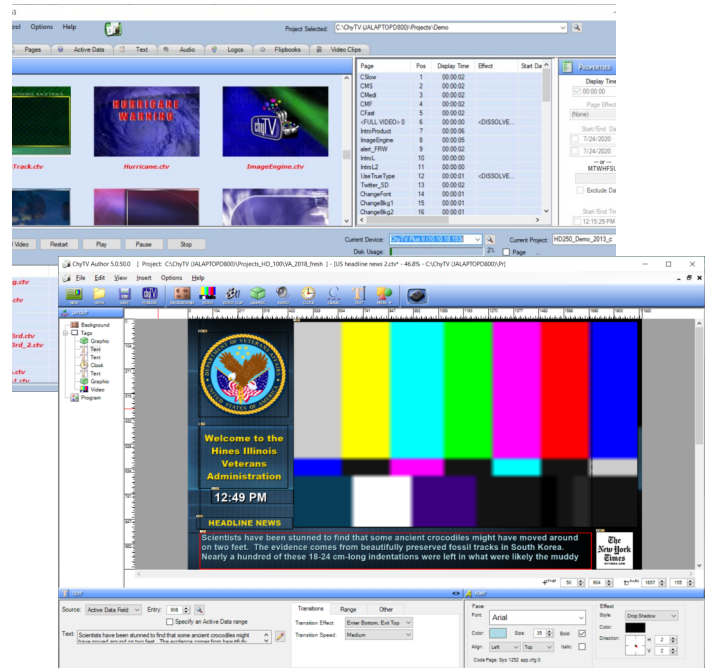

chyTV Tools and chyTV Author Interfaces

Web: www.ChyTV.com
Email: sales@chytv.net
Phone: 631 542 2505