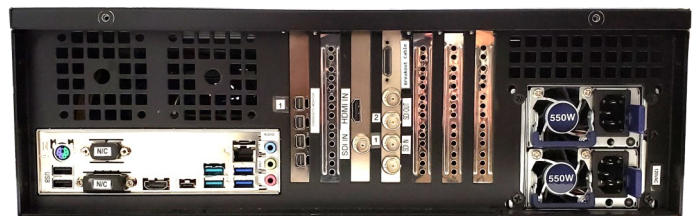

chyTV HD Pro (Rear Panel)